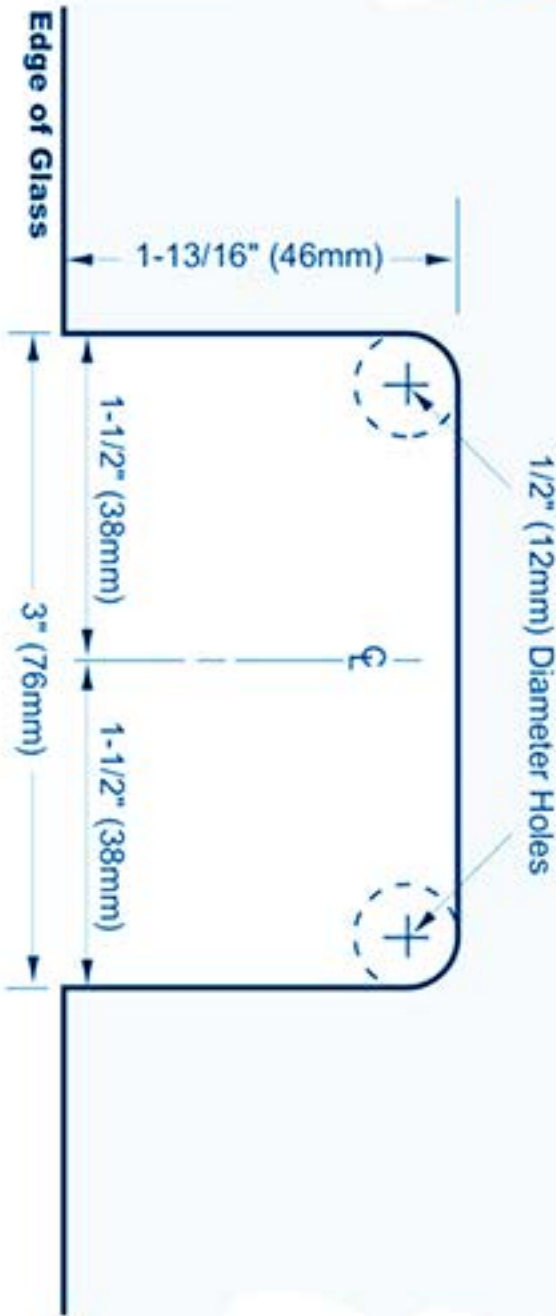

### Rectangular Cut-out Option

**IMPORTANT:**  
Project measurements from the edge of the glass.

### "Mouse-Ear" Cut-out Option

## 180° Glass-to-Glass Hinge