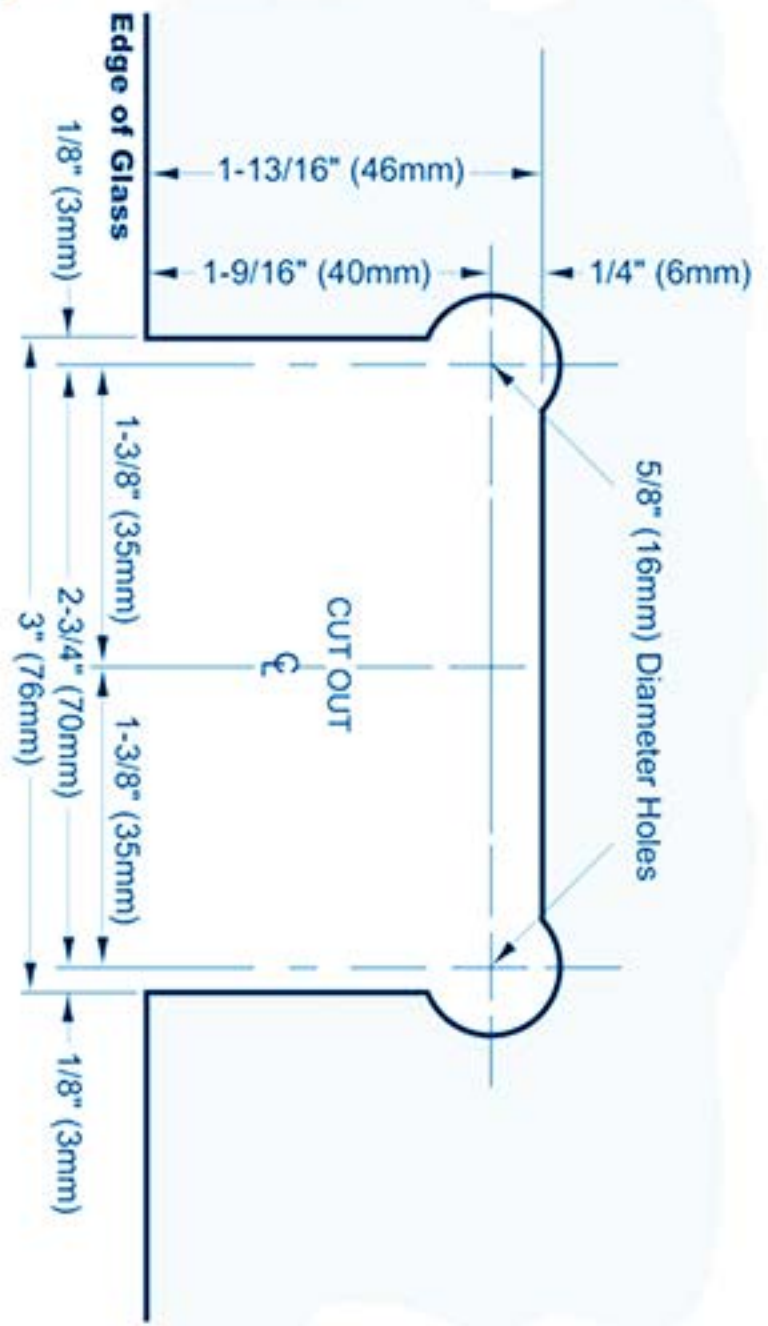

### Rectangular Cut-out Option

**IMPORTANT:**  
Project measurements from the edge of the glass.

### "Mouse-Ear" Cut-out Option

## 180° Glass-to-Glass Hinge