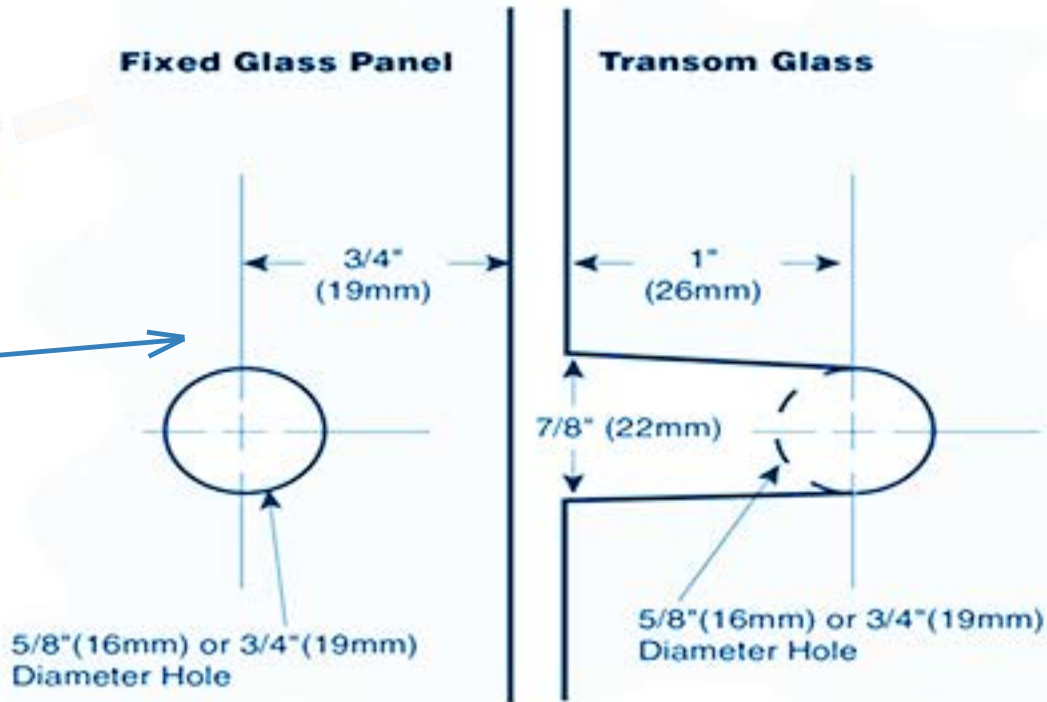

Template for  
Fixed Glass Panel  
to movable  
Transom Glass  
(project  
measurements  
from the  
edge of glass)

## GLASS-to-Glass Movable Transom Clamp