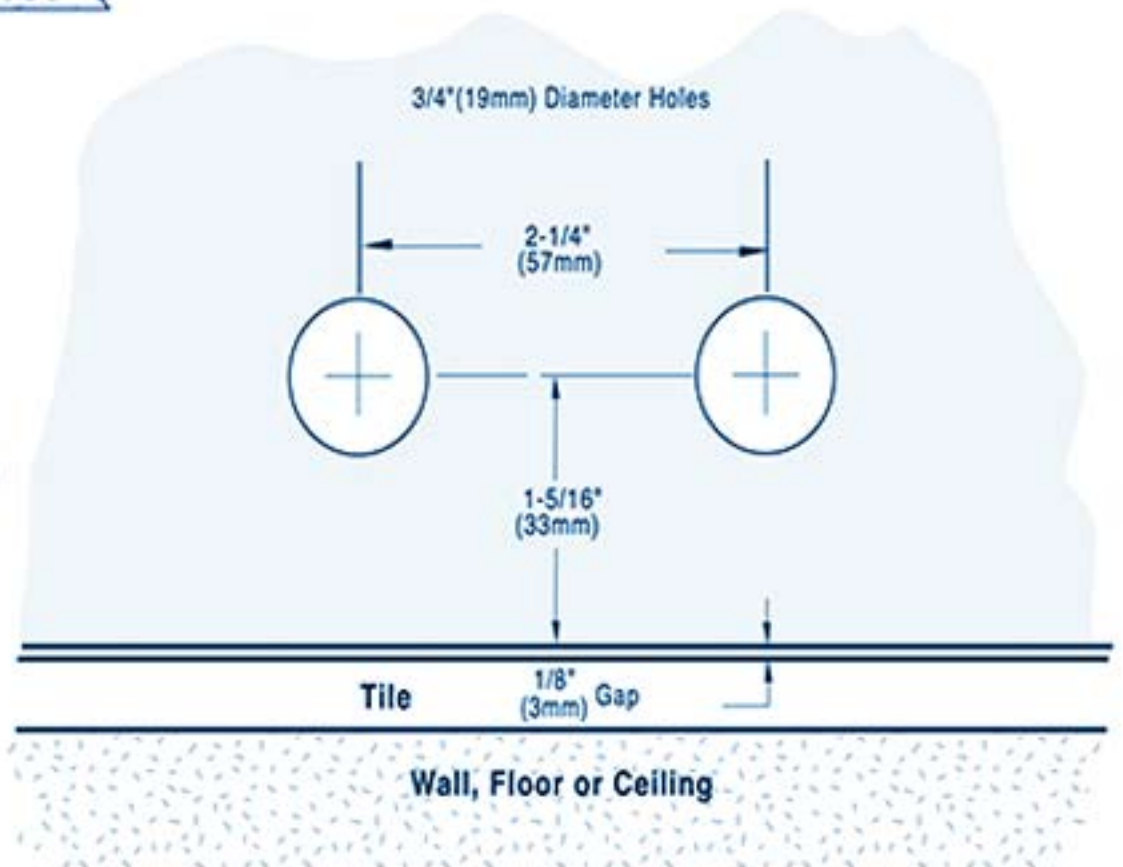

TYPICAL INSTALATION

Template for  
Wall to Movable  
Transom Glass  
(measurements  
from the edge of glass)